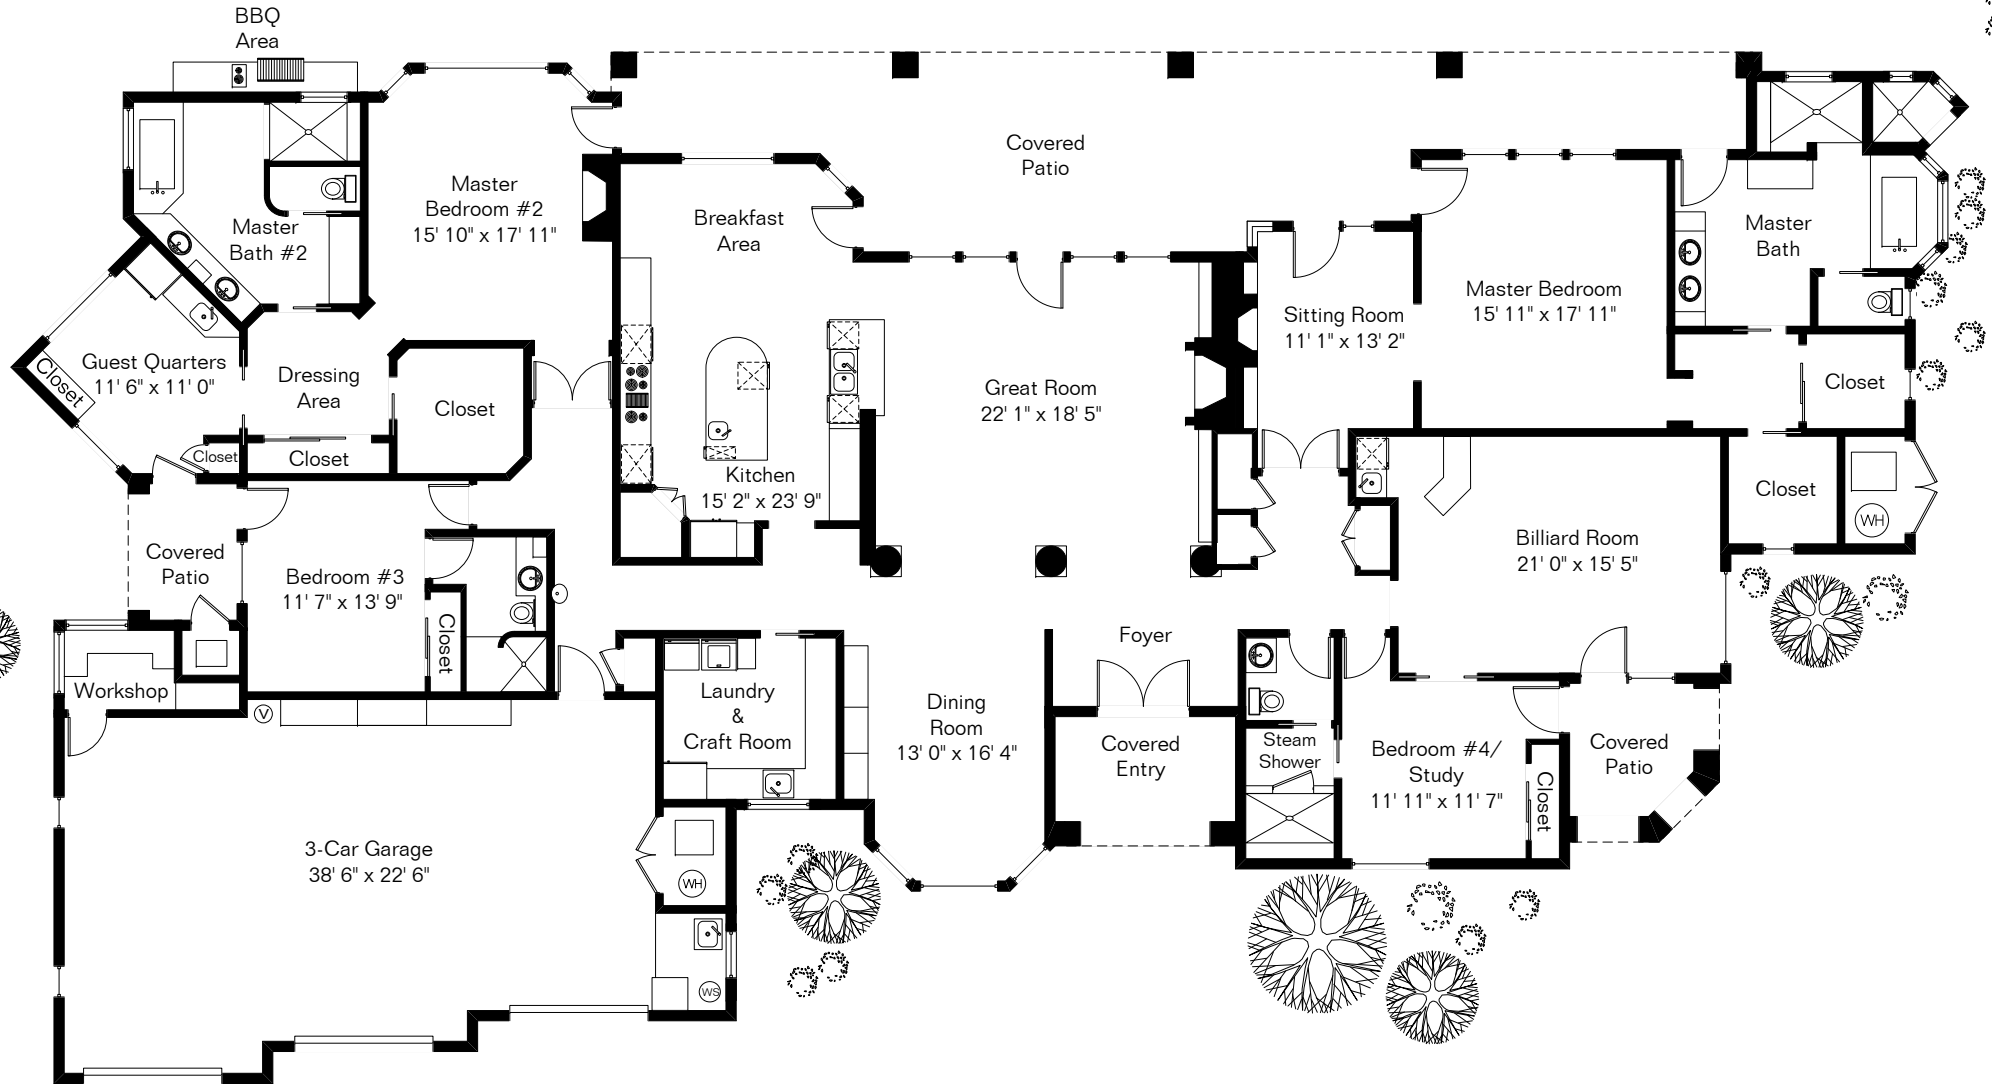

The square footages and room size information are deemed to be reliable but are not guaranteed and should be independently verified. This drawing is for marketing purposes only.

4508 N Sabino Mountain Dr

Pool Area

Living Area 4,502 Sq Ft
Garage 962 Sq Ft

Site Visit March 2021

0 ft. 6 ft. 10 ft. 20 ft.

Copyright 2021 Floor Plans First! LLC
All Rights Reserved.

Floor Plans First!
See the Floor Plan First!

FloorPlansFirst.com
(520) 881-1500